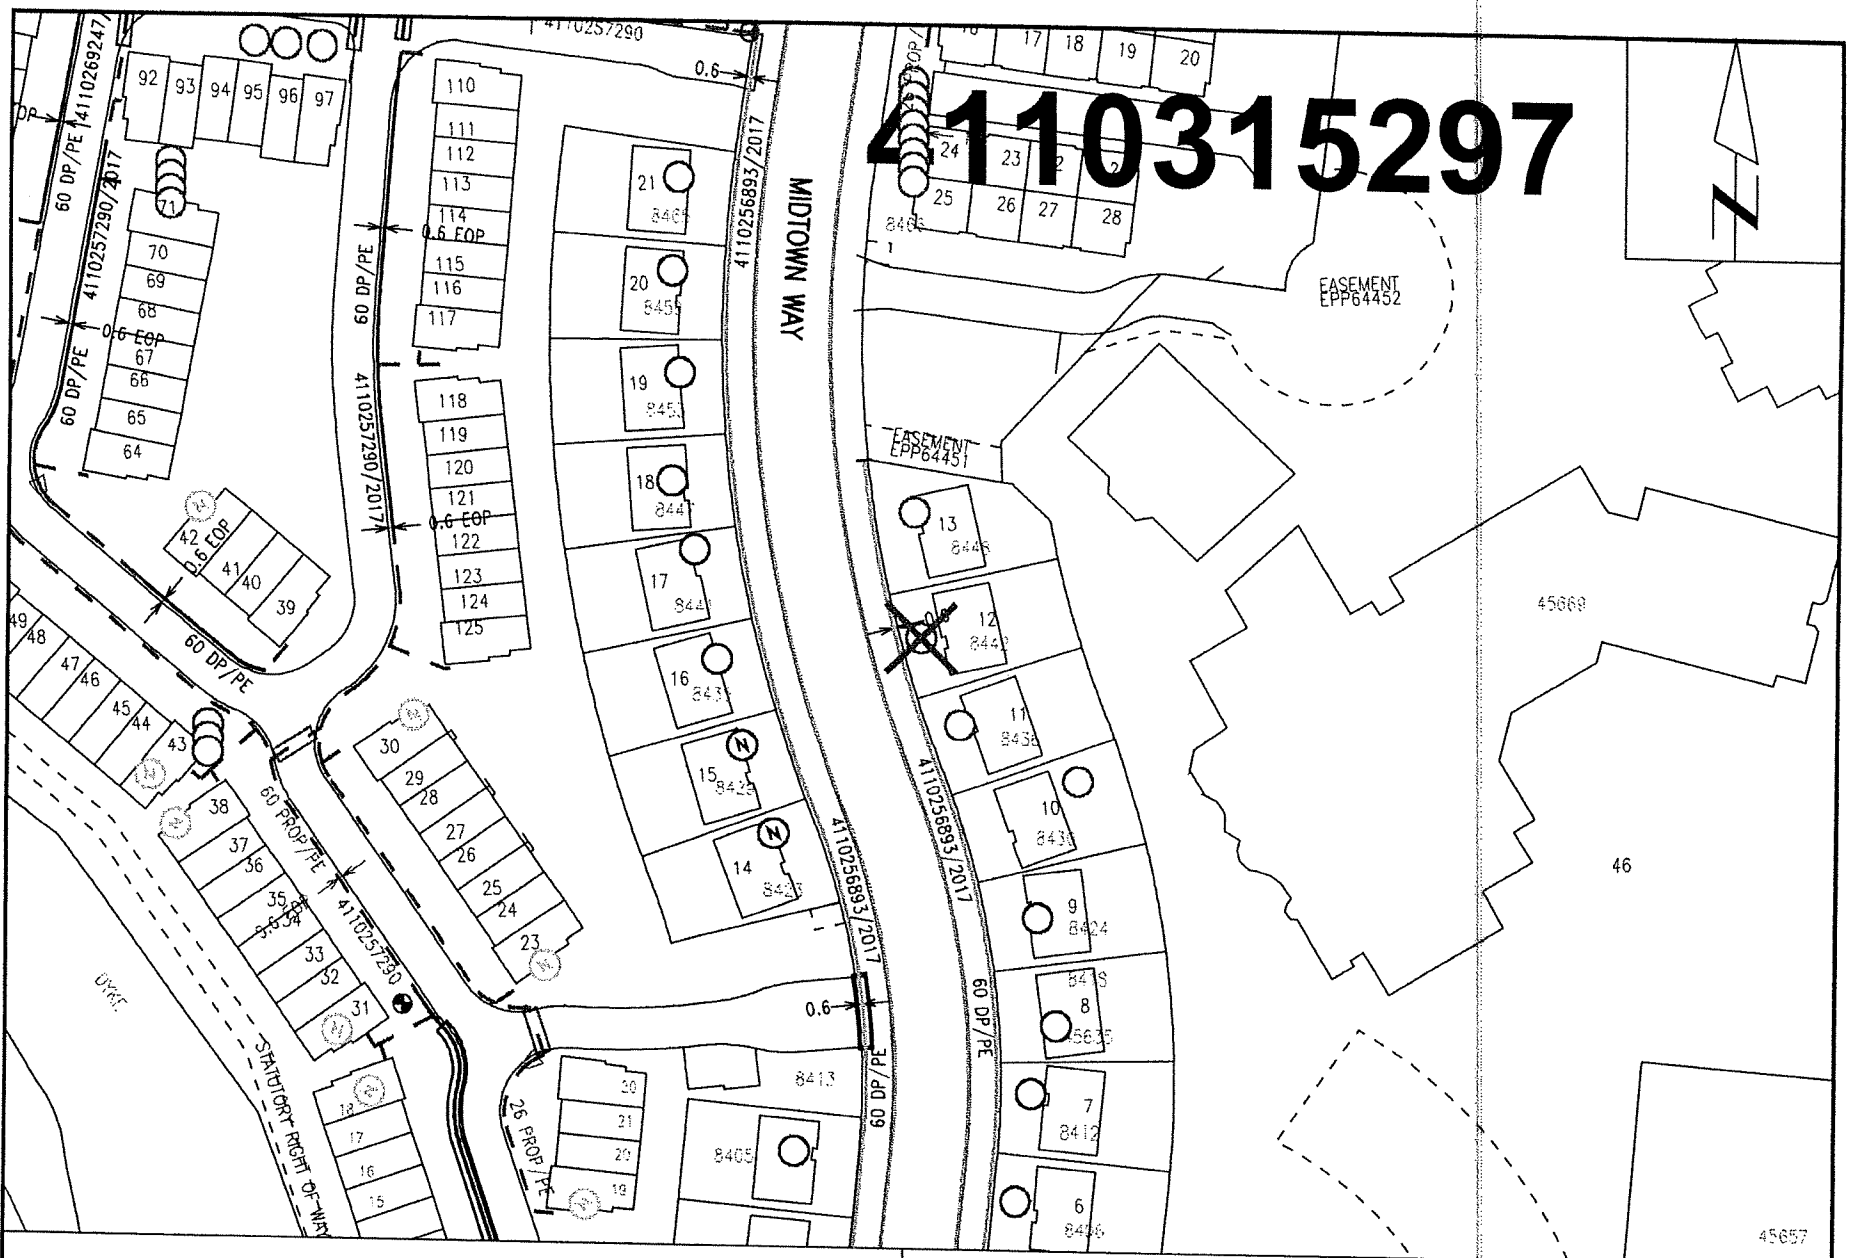

4110315297

Nearest Intersection: Meadowbrook Dr and Midtown Way.
Distance from lot to intersection is 144 meters (5 degrees West of North).
View Scale: 1:1000

8442 Midtown Way, Chilliwack
Order #: 31036143 Prem #: 10099075 City Limits: Chilliwack

X: 1294619770.00 Y: 468472230.00 Sale/submit type: 2018/11/13